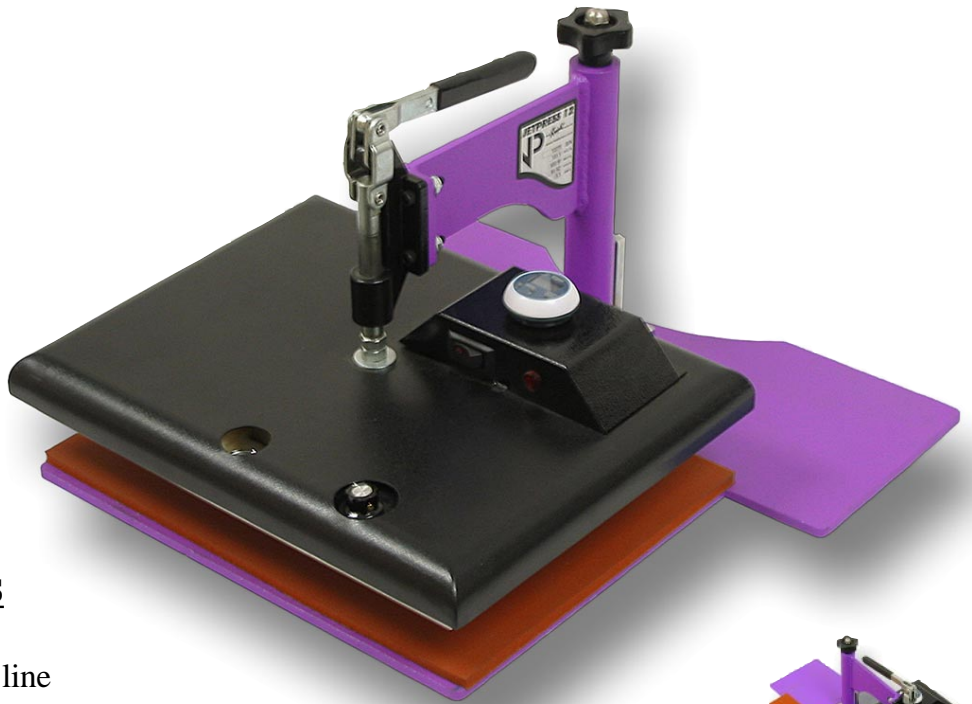

JetPress 12

- 9" x 12" Heat Platen
- Digital Countdown Timer w/ alarm
- Adjustable height for items over 1" thick
- Adjustable Temperature control
- Accurate Temperature gauge
- Smooth swing away action
- Solid steel welded frame
- Silicone pad pressing surface
- Heating indicator light
- Modular cord & plug
- One Year Warranty

Weight: 30 Lbs
Electrical: 650W/5.4A/120V
Dimensions: 16"D x 18"W x 10"H