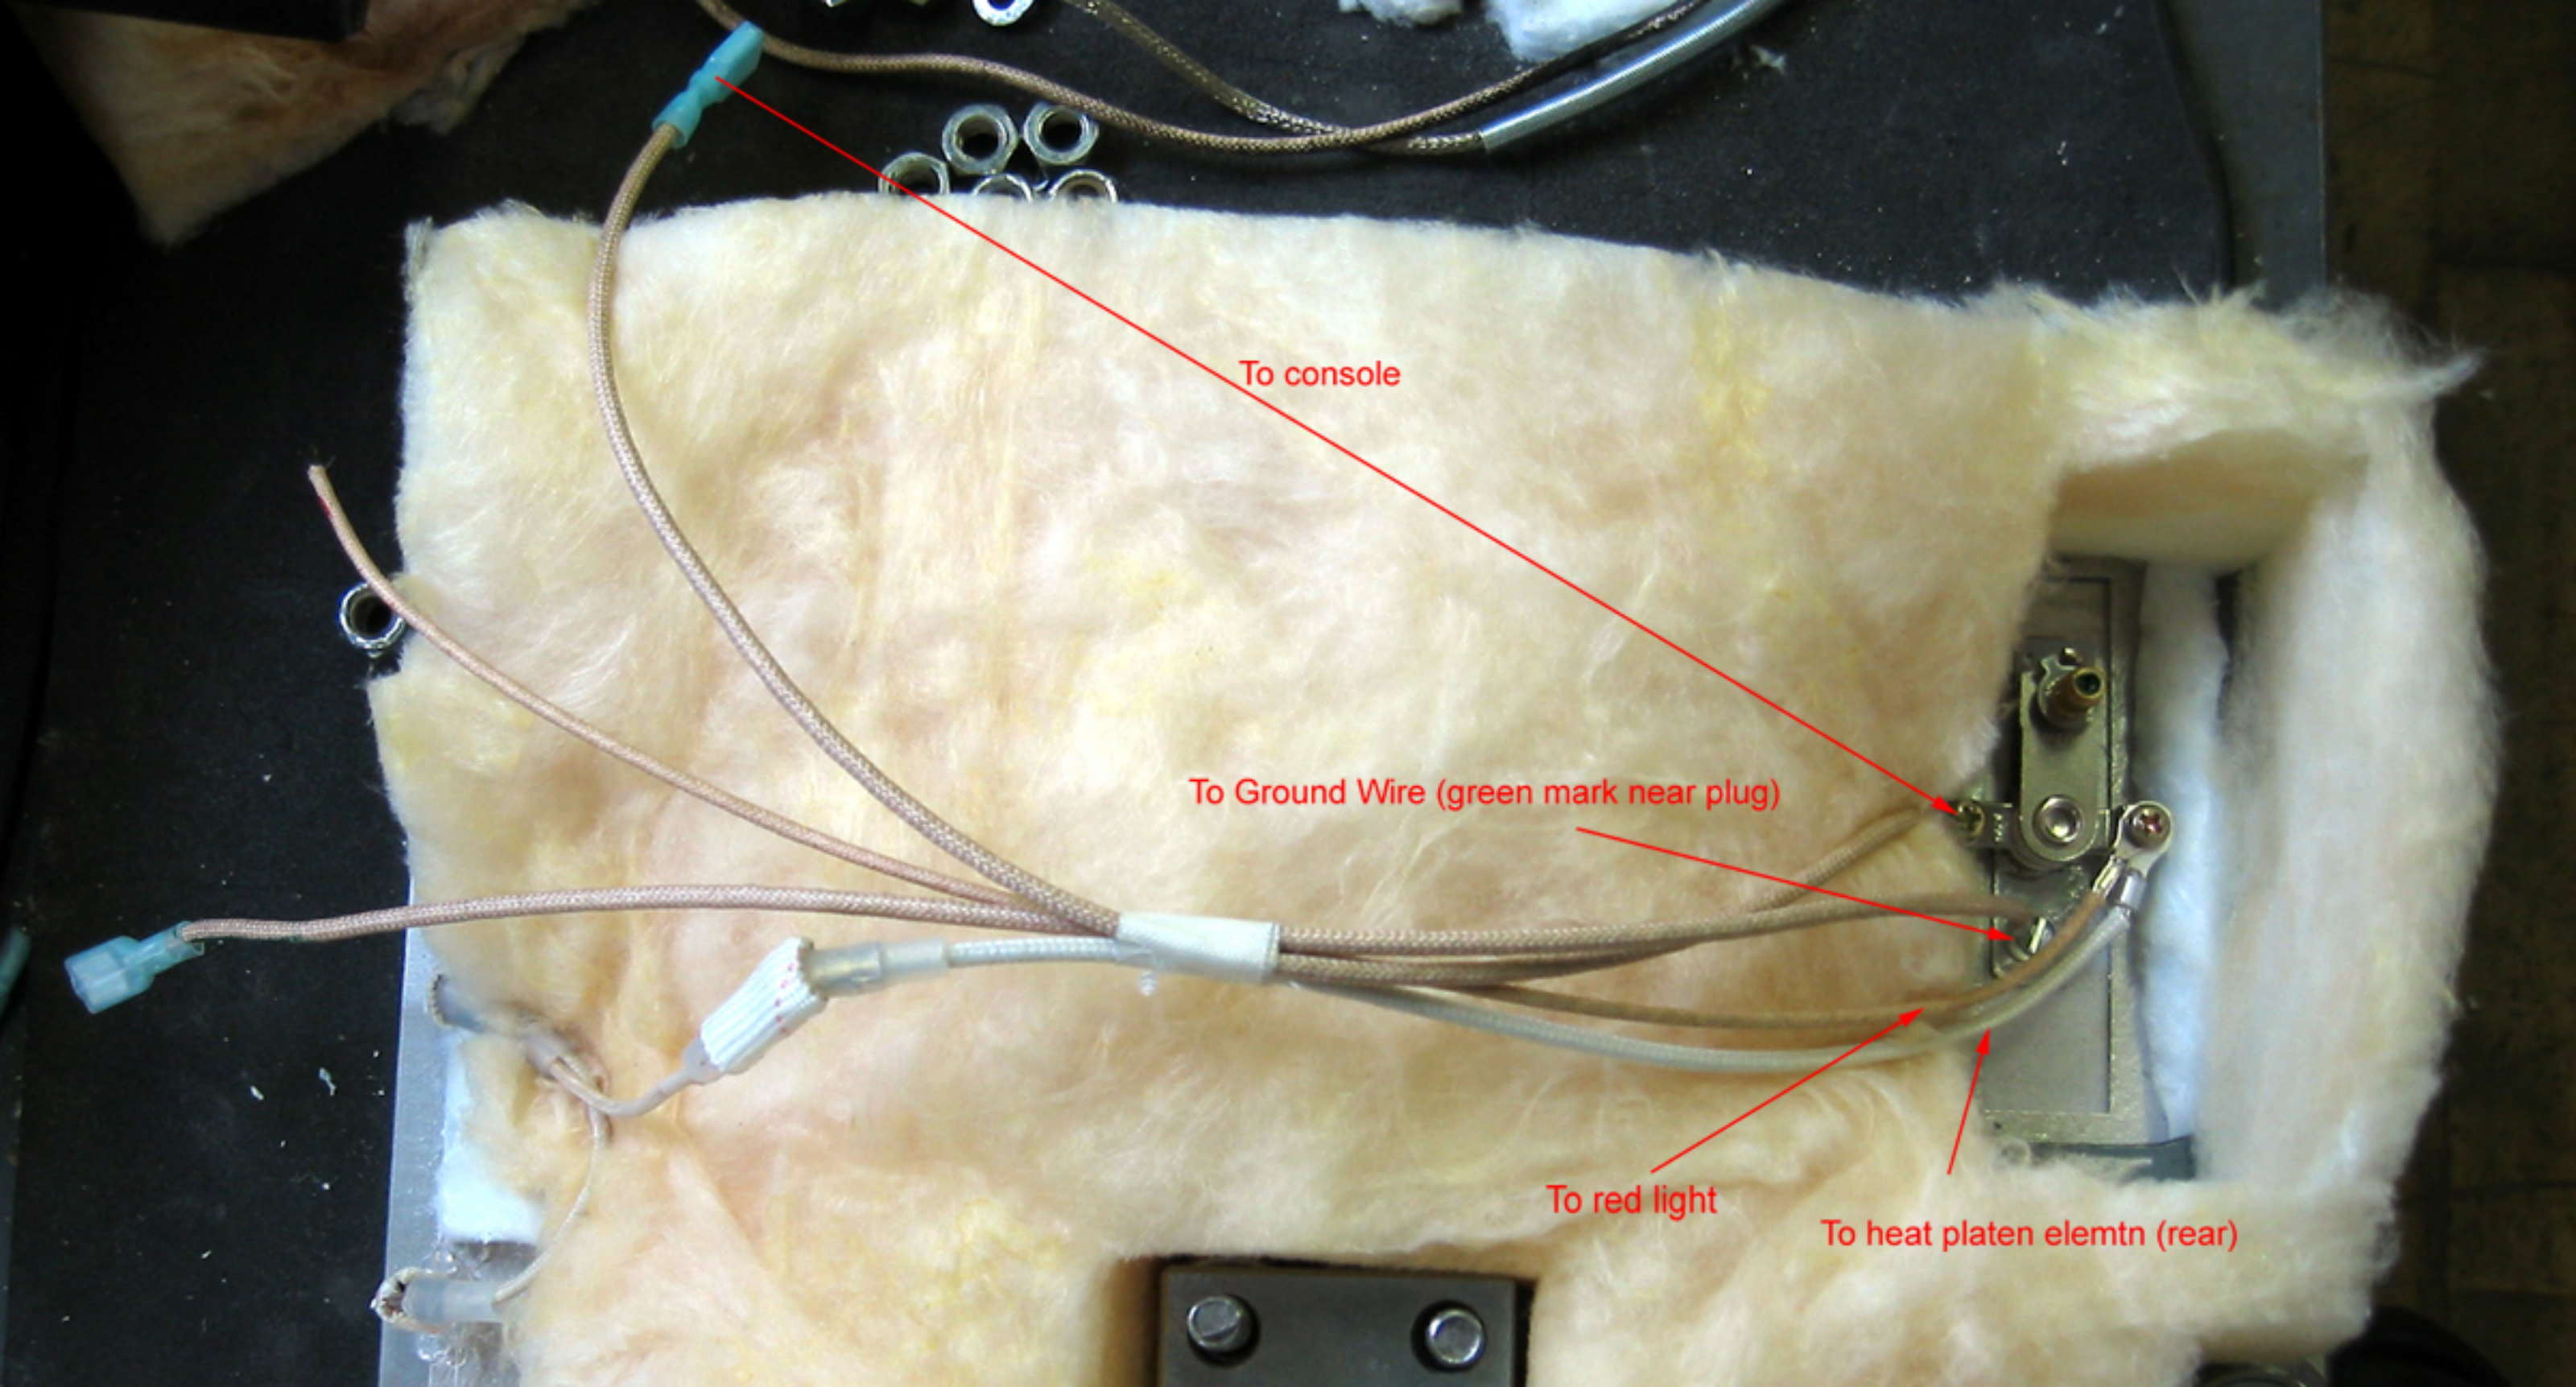

# Console

JP 12/14  
CONSOLE  
new style

To console

To Ground Wire (green mark near plug)

To red light

To heat platen elemtn (rear)