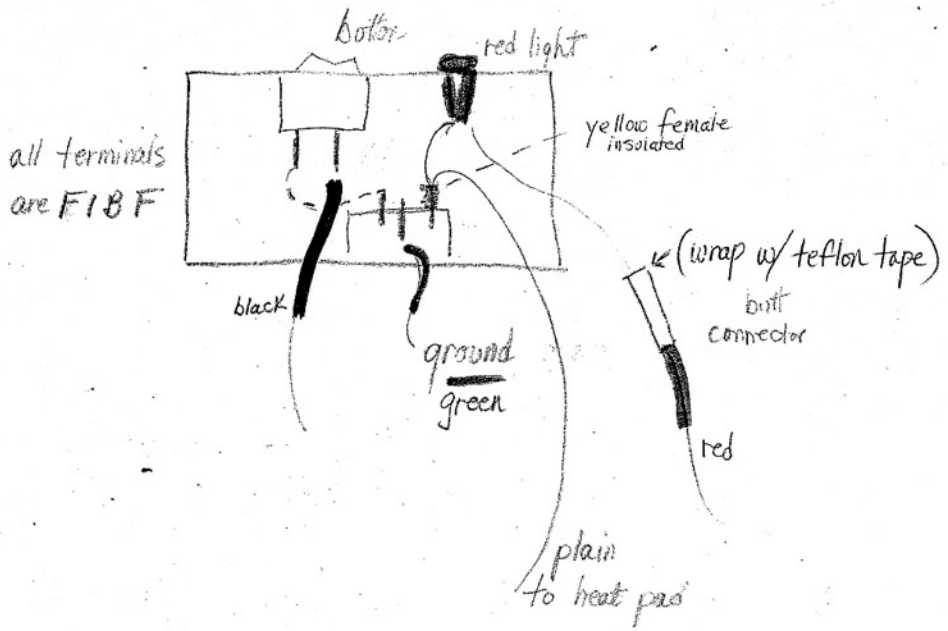

# Console

JP 12/14  
CONSOLE  
new style

To console

To Ground Wire (green mark near plug)

To red light

To heat platen elemtn (rear)