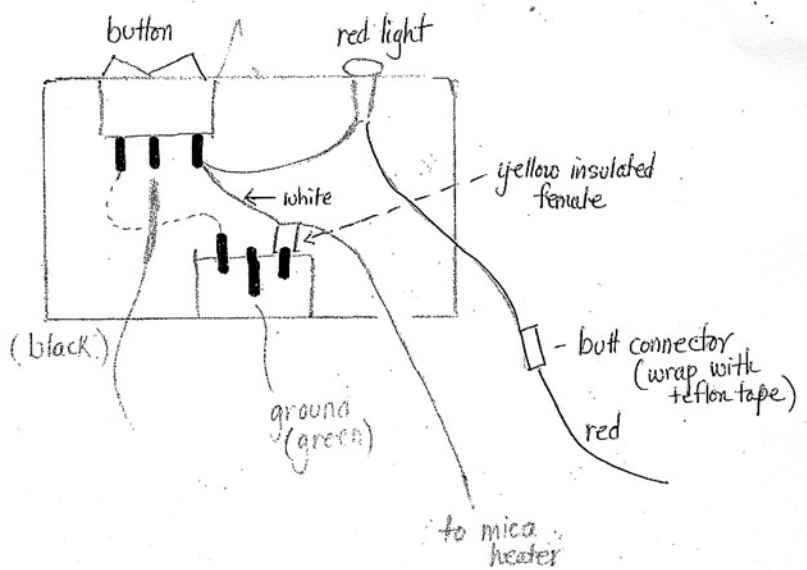

# Console

JP 12/14  
CONSOLE  
new style

To console

To Ground Wire (green mark near plug)

To red light

To heat platen elemtn (rear)